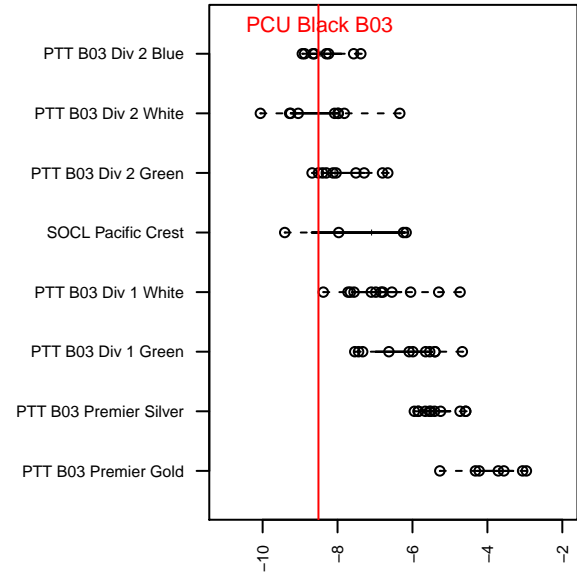

**attack and defense rating
relative to others at age
and all opponents in last 13 months**